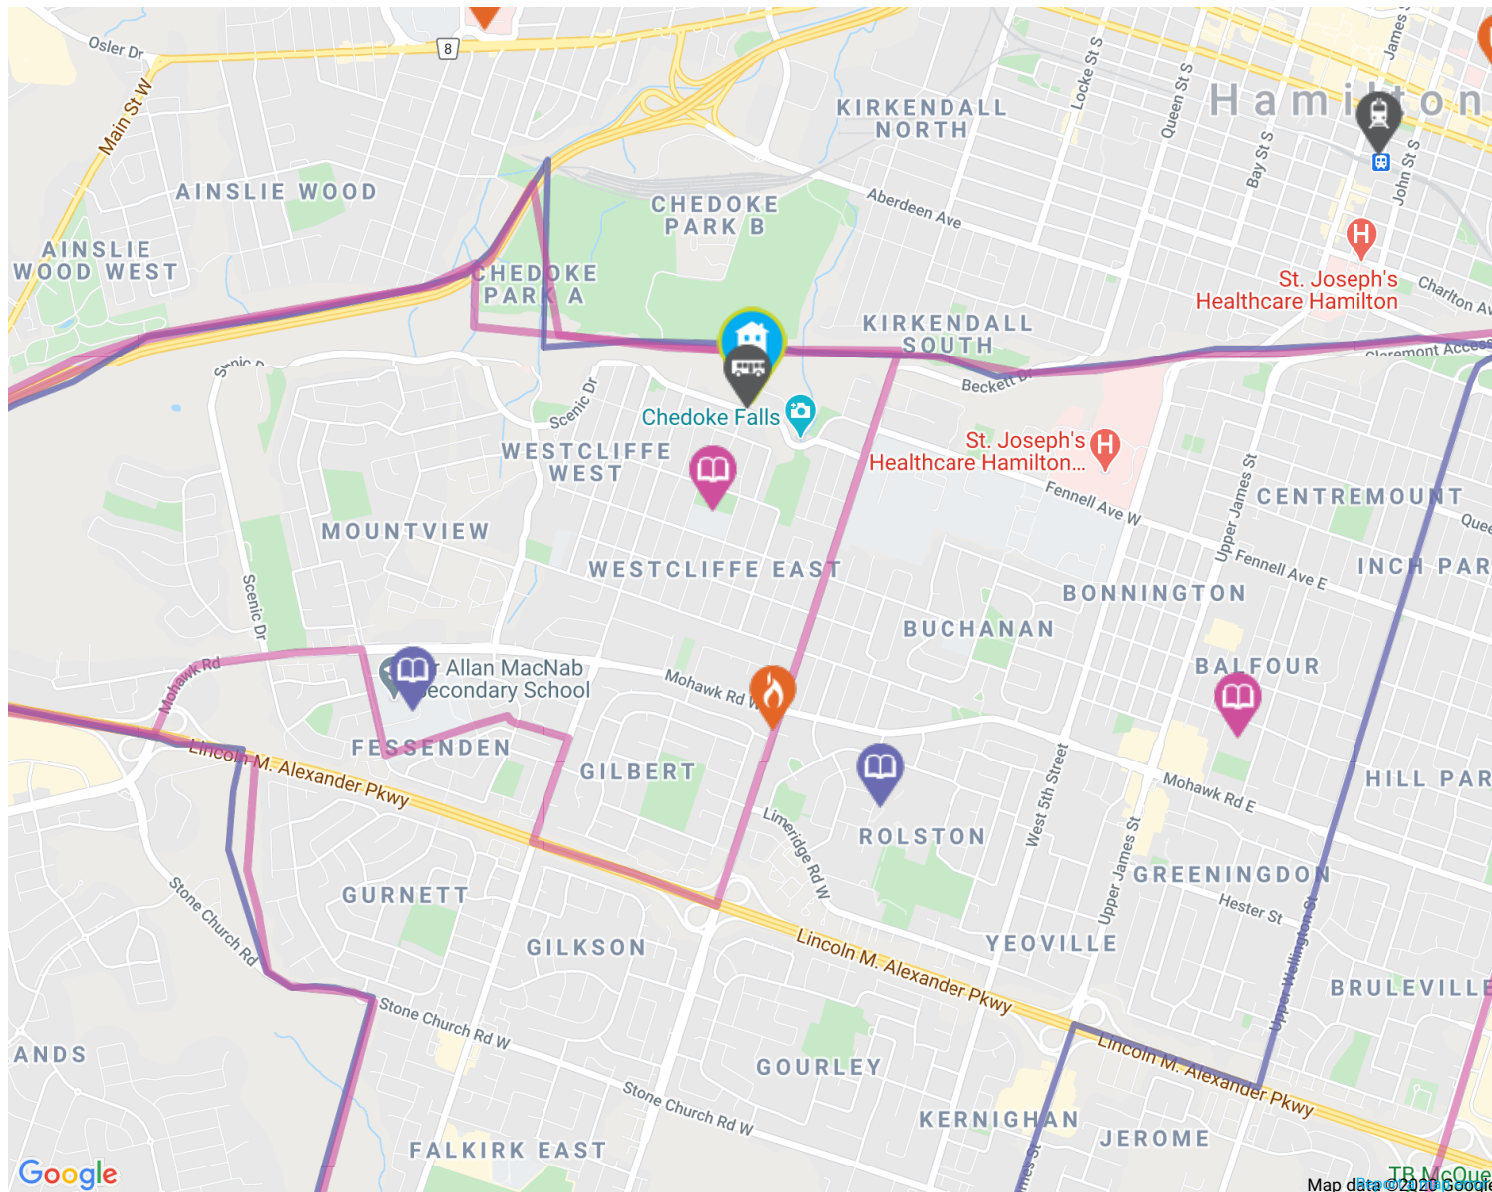

- Elementary Schools
- Middle Schools
- High Schools
- Transit
- Safety
- Elementary Attendance Zone
- Middle Attendance Zone
- High Attendance Zone
- Parks
- Convenience

HoodQ